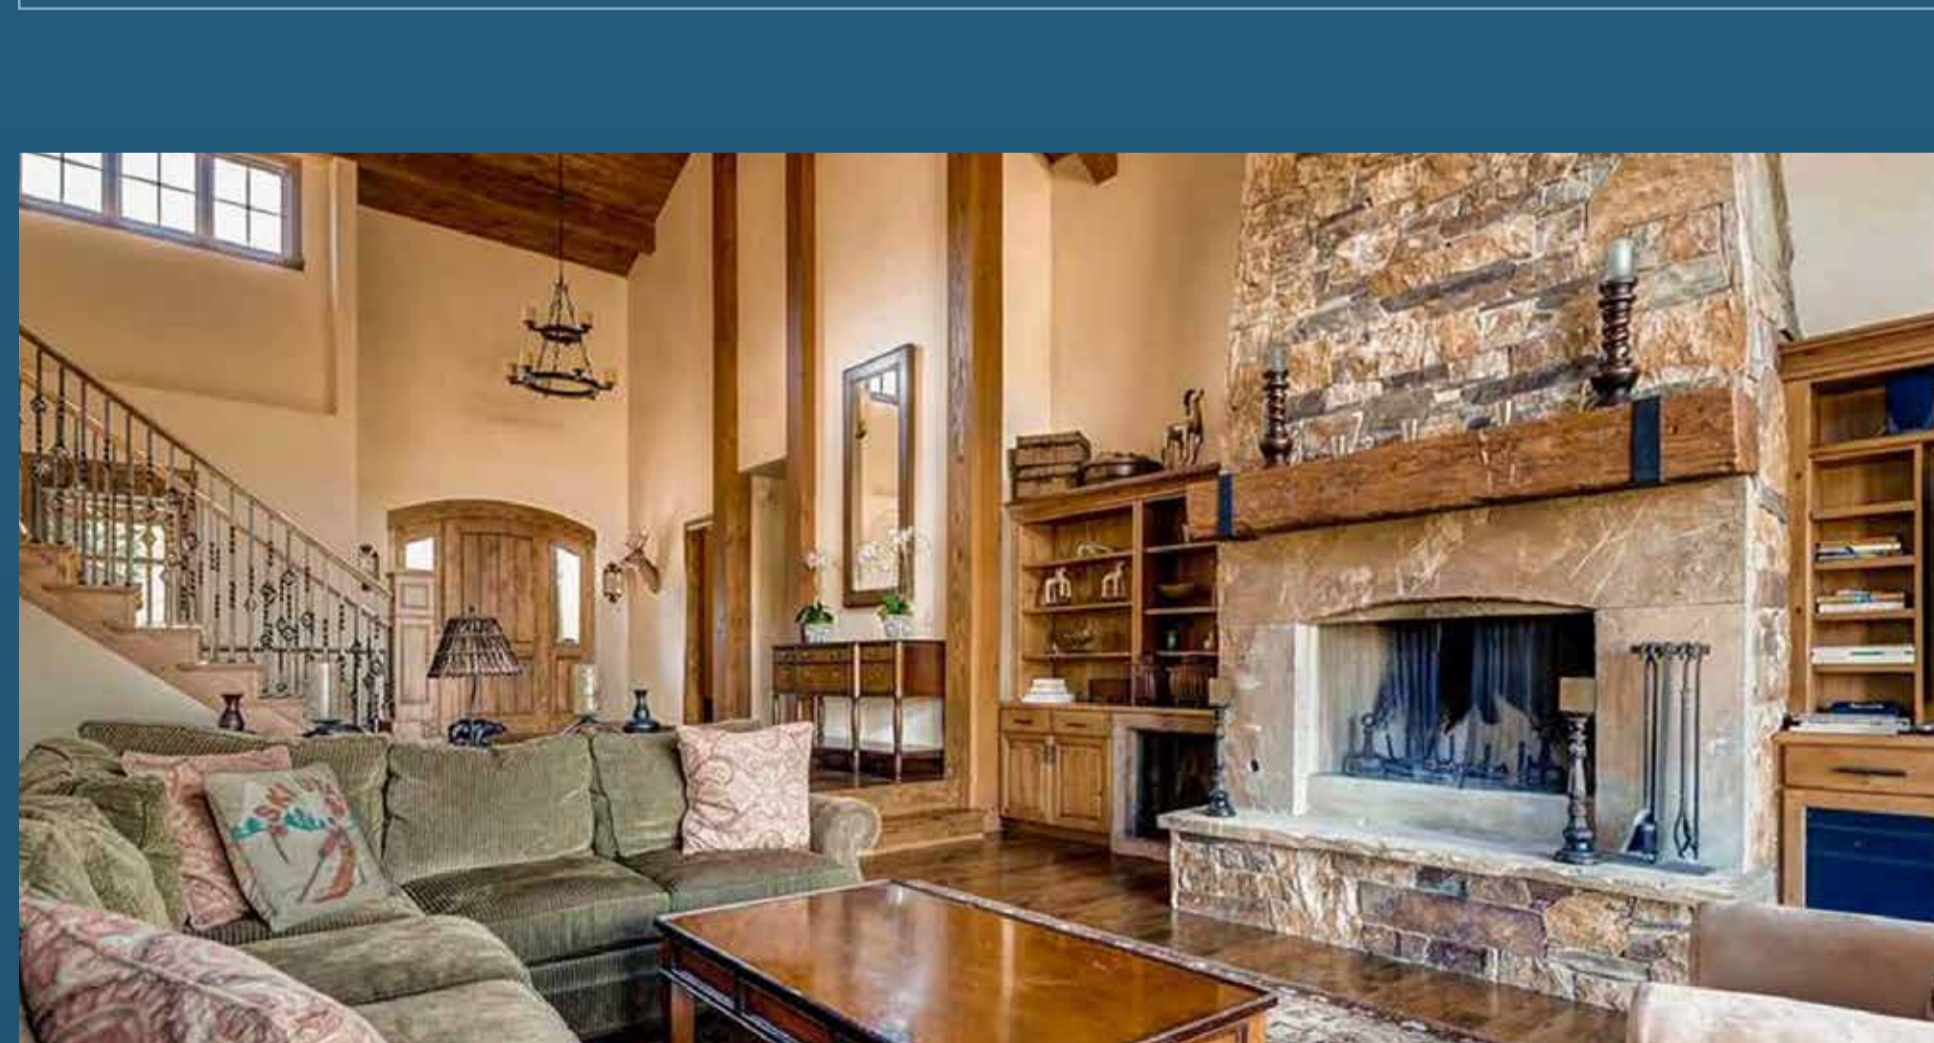

3 OF OUR FAVORITE DEER VALLEY VACATION RENTALS BY PARK CITY LODGING

Enjoy pristine settings and immediate mountain access with these Deer Valley lodging options.

LUXURY CONDO

Comstock Lodge 203

Easily walk to the lifts then relax next to your wood burning fireplace or on your private deck. Just minutes from shopping and dining on Park City's Main Street.

Sleeps 8:  — 

3 Bed + Loft: 

3 Bath: 

PRIVATE HOME

Snowtop Manor

This 6,300 sf. mansion includes a 14-seat movie theater, pool table, two-car garage, and so much more! Just a short drive to the lifts - less than one mile away from the Snow Park base.