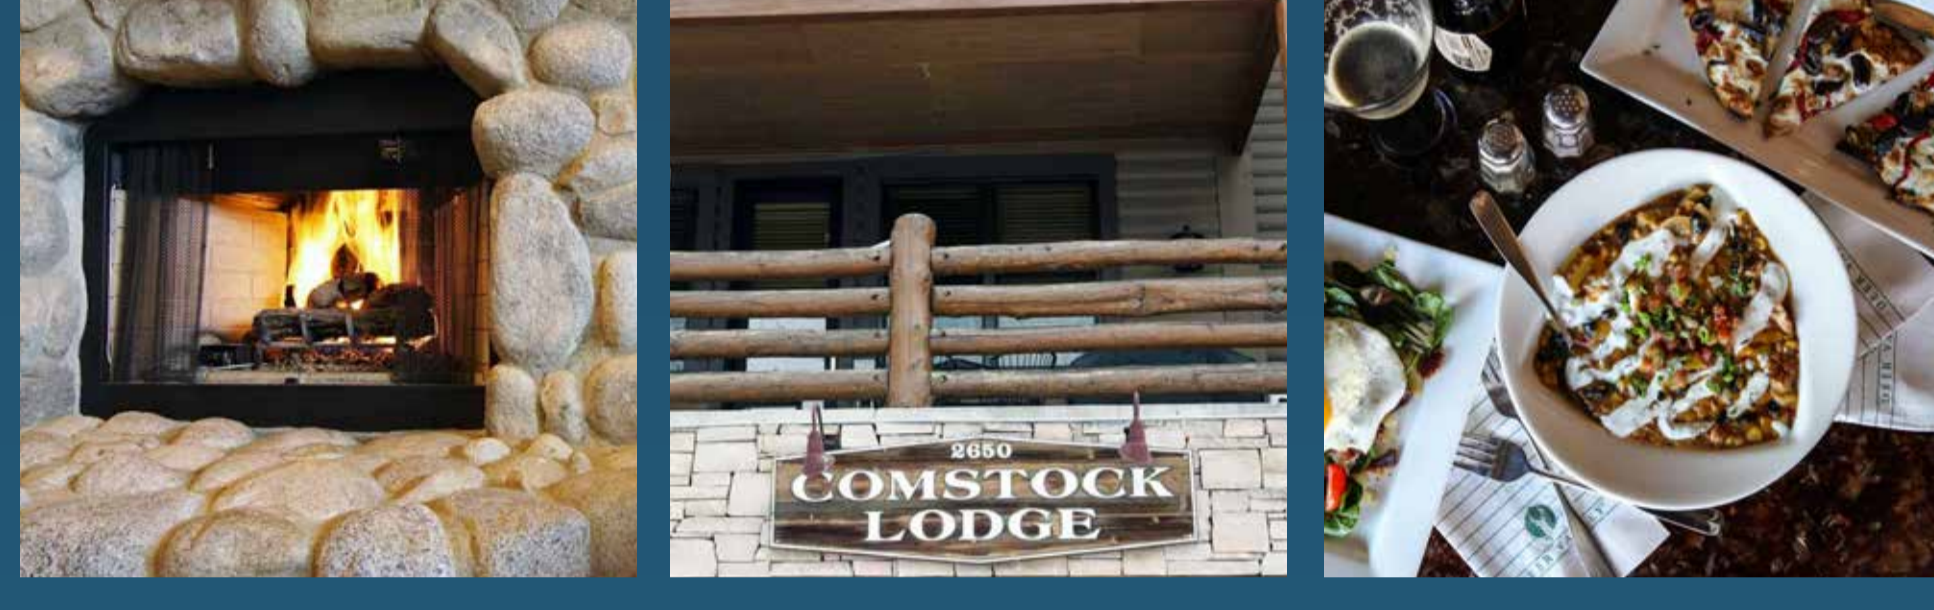

3 OF OUR FAVORITE DEER VALLEY VACATION RENTALS BY PARK CITY LODGING

Enjoy pristine settings and immediate mountain access with these Deer Valley lodging options.

LUXURY CONDO

Comstock Lodge 203

Easily walk to the lifts then relax next to your wood burning fireplace or on your private deck. Just minutes from shopping and dining on Park City's Main Street.

Sleeps 8:  — 

3 Bed + Loft: 

3 Bath: 

PRIVATE HOME

Snowtop Manor

This 6,300 sf. mansion includes a 14-seat movie theater, pool table, two-car garage, and so much more! Just a short drive to the lifts - less than one mile away from the Snow Park base.