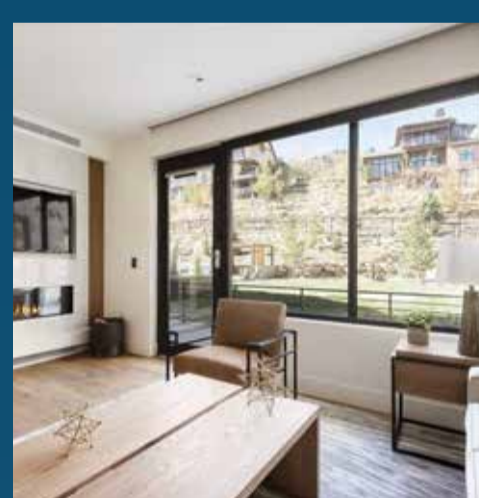

Snow Flower Complex:

Ski-in/ski-out complex at the base of Park City Mountain with various vacation rentals from comfy studios to elevated six-bedroom condos.

Economy - Premier

Lift 305:

A modern mountain vacation rental for up to eight guests that combines sleek design with stunning mountain views.